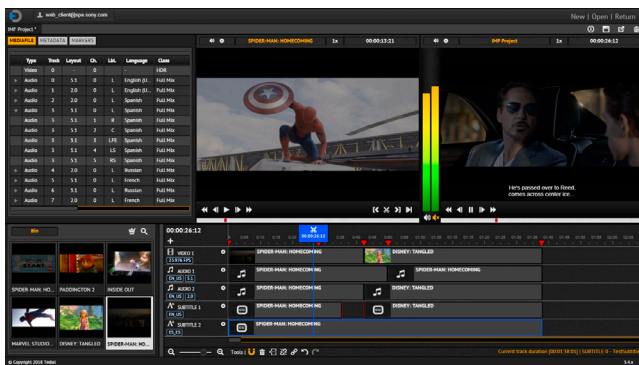

www.tedral.com

EUROPE · USA · MEA · LATAM · APAC

©2018 Tedral – All rights reserved. All product and application features and specifications are subject to change at Tedral's sole discretion at any time without notice.

"All brand, product and company names of other companies referred to herein are trademarks or registered trademarks of their respective owners".