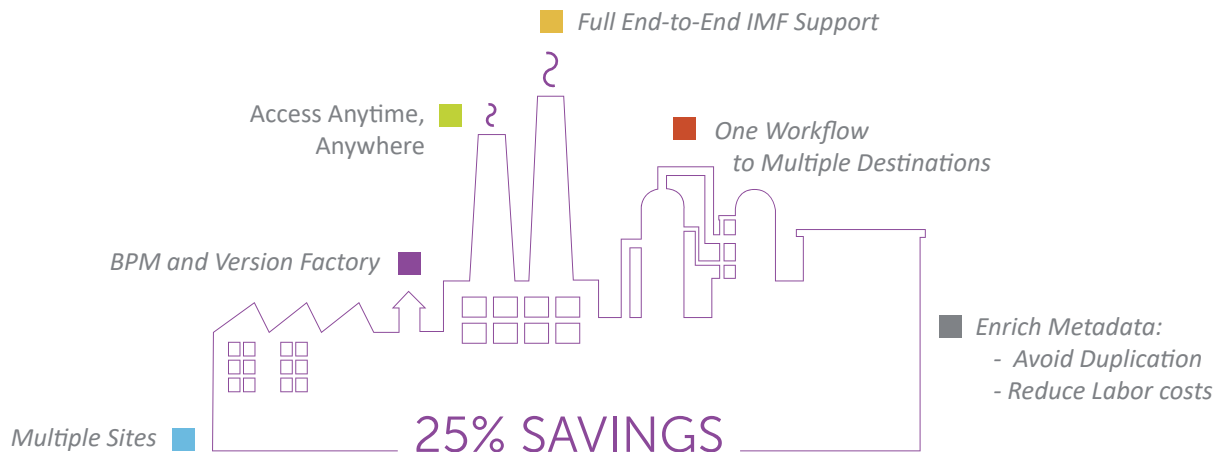

# HYPER IMF

THE WORLD'S LEADING END-TO-END  
IMF MAM SOLUTION

Leveraging IMF methodologies in a complete MAM solution saves users 25%\* or more in storage and versioning costs. HYPER IMF is a true IMF solution that supports IMF Package ingest, supplemental file ingests, and creation of unique CPLs for archive, versioning, and delivery. This complete solution can leverage IMF markers for software-driven partitioning and pre / mid / post-roll insertions.

Evolution Version Factory unifies in a single platform comprehensive content publishing / distribution, automation of required transformations, and coordinated delivery.

Evolution Version Factory uses SMPTE IMF methodologies to specify simple Distribution Instruction Sets (DIS) that define the components / transformations / packaging required to service each destination. Content is delivered with all related elements including artwork, XML packaging, subtitles, audio tracks, translations, and attachments.

HYPER IMF presents a unified Content Distribution Solution that employs the use of IMF to define Distribution Instruction Sets (DIS): CPL media components and OPL

transformations, utilizing an abstraction layer for the integration of 3rd party products (our large portfolio of integrated systems includes transcoders, autoQC, file delivery, watermarks, etc.) as part of the DIS Profile in a heterogeneous ecosystem.