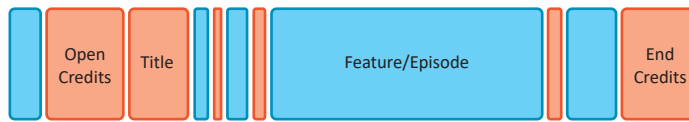

Localized Version(s) + Leader Insertions (for a Specific Platform): HDR, SDR, HD