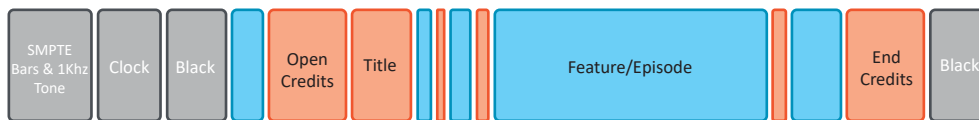

Employing physical and logical assets and leveraging frame-accurate proxy IMF markers, the Tedral Evolution Version Factory can assemble distribution versions of media by transcode-stitching components and automatically building compliant IMF packages (complete / supplemental) that exceed stringent media delivery specifications. Combinations are quickly and efficiently created per planned schedules or on-demand, and these automated processes can include audio timing adjustments, subtitles, embedding HDR XML information, watermarking and metadata filtering for site requirements, related artwork and attachments, and package-

wrapping to meet any challenging delivery requirements.

The system employs Tedral's unique IMF Markup Tool, a web-based non-linear editor-like interface with industry-standard controls that can rapidly spot-check and quality control Interoperable Master Packages (IMPs), make dynamic editorial adjustments to picture, audio, or subtitles, and rapidly modify IMPs for unique delivery of the "on the fly versioning requirements" of OTT providers.

KEY FEATURES:

UNIFIED content publishing/delivery platform

- Agnostic to 3rd Party Components
- Simple and intuitive management from a single, centralized platform
- Supports thousands of DIS delivery profiles
- Complete end-to-end workflow orchestration

SCALABLE & MODULAR with NO BOTTLENECKS

SECURE & FLEXIBLE

ROBUST DESIGN WITH NO SINGLE POINT OF FAILURE

FUTURE PROOF: Based on Industry Standards

HYPER IMF BENEFITS:

- CAN BE DEPLOYED ON-PREMISES/CLOUD/HYBRID
- IMPROVED EFFICIENCY
- REDUCED PRODUCTION COSTS
- REDUCED TOTAL COST OF OWNERSHIP
- REDUCED INFRASTRUCTURE COSTS
- GROW AS YOU GO
- GUARANTEED RELIABILITY